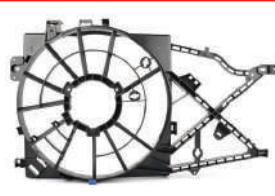

753-4815

OPEL ASTRA-G-SD/HB-99/09
FAN SHROUD
1314539