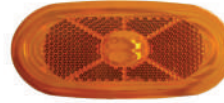

2303-1120

MERCEDES SPRINTER-07/13
DOOR SIGNAL R/L YELLOW
A0038202956