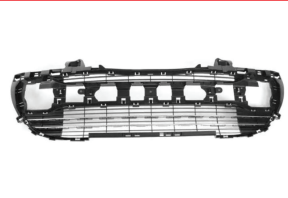

**1549-2225**
**PEUGEOT 308-08/13**  
 REAR DOOR CHECKER RH/LH  
 9181.N2

**1549-2010**
**PEUGEOT 308-08/11**  
 FR. BUMPER GRILLE BLACK  
 7414.VH

**1549-2259**
**PEUGEOT 308-08/13**  
 FRONT DOOR MOULDING RH  
 8545.GC